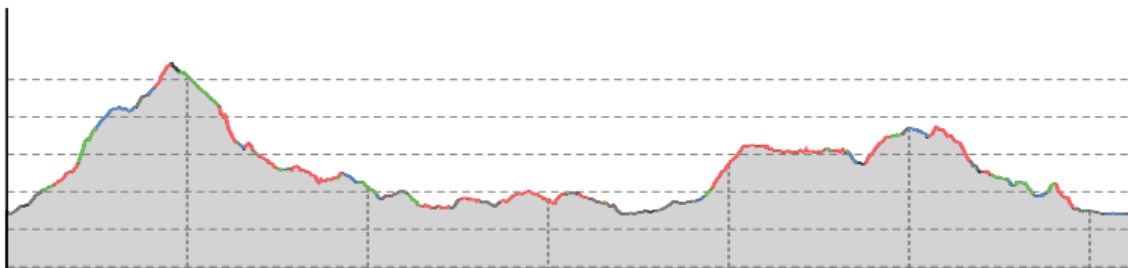

Trail Info “Wörthersee Speedtrail”

Elevation Profile

General Information

Start: Maria Wörth (briefing in Pörtlach, transfer to the starting point by boat)

Finish: Seepromenade Pörtlach

Distance: 31+ km

Elevation Gain: 800 meters

Terrain:

- **Trail:** 13.7 km
- **Asphalt:** 7.0 km
- **Natural Path:** 5.7 km
- **Gravel Path:** 4.1 km
- **Road:** 0.8 km
- **Unknown:** 0.1 km

Link to GPX File (NOTE: CHANGES STILL POSSIBLE):

<https://www.tourenportal.at/de/tour/wanderung/woerthersee-31-trailrunde/304032699/?share=%7E3oijboh%244ossprpr>

Trail Info “Wörthersee Easytrail”

Elevation Profile

General Information

Start: Promenade Velden (arrival by S-Bahn recommended)

Finish: Seepromenade Pörschach

Distance: 14 km

Elevation Gain: 320 meters

Terrain:

- **Trail:** 6.2 km
- **Asphalt:** 2.8 km
- **Natural Path:** 2.3 km
- **Gravel Path:** 2.1 km
- **Road:** 0.4 km
- **Unknown:** 0.1 km

Link to GPX File (NOTE: CHANGES STILL POSSIBLE):

<https://www.tourenportal.at/de/tour/wanderung/woerthersee-easy-14k/304032837/?share=%7E3oijackk%244ossprpt>