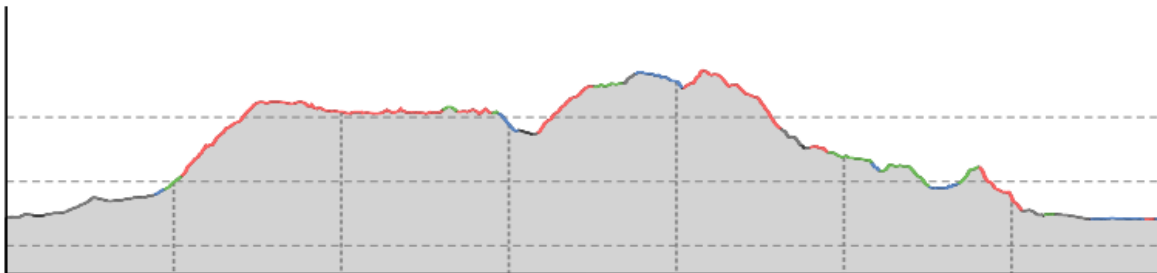

Trail Info “Wörthersee Speedtrail”

Elevation Profile

General Information

Start: Maria Wörth (briefing in Pörtlach, transfer to the starting point by boat)

Finish: Seepromenade Pörtlach

Distance: 31+ km

Elevation Gain: 800 meters

Terrain:

- **Trail:** 13.7 km
- **Asphalt:** 7.0 km
- **Natural Path:** 5.7 km
- **Gravel Path:** 4.1 km
- **Road:** 0.8 km
- **Unknown:** 0.1 km

Link to GPX File (NOTE: CHANGES STILL POSSIBLE):

<https://www.tourenportal.at/de/tour/wanderung/woerthersee-31-trailrunde/304032699/?share=%7E3oijboh%244ossprpr>

Trail Info “Wörthersee Easytrail”

Elevation Profile

General Information

Start: Promenade Velden (arrival by S-Bahn recommended)

Finish: Seepromenade Pörschach

Distance: 14 km

Elevation Gain: 320 meters

Terrain:

- **Trail:** 6.2 km
- **Asphalt:** 2.8 km
- **Natural Path:** 2.3 km
- **Gravel Path:** 2.1 km
- **Road:** 0.4 km
- **Unknown:** 0.1 km

Link to GPX File (NOTE: CHANGES STILL POSSIBLE):

<https://www.tourenportal.at/de/tour/wanderung/woerthersee-easy-14k/304032837/?share=%7E3oijackk%244ossprpt>