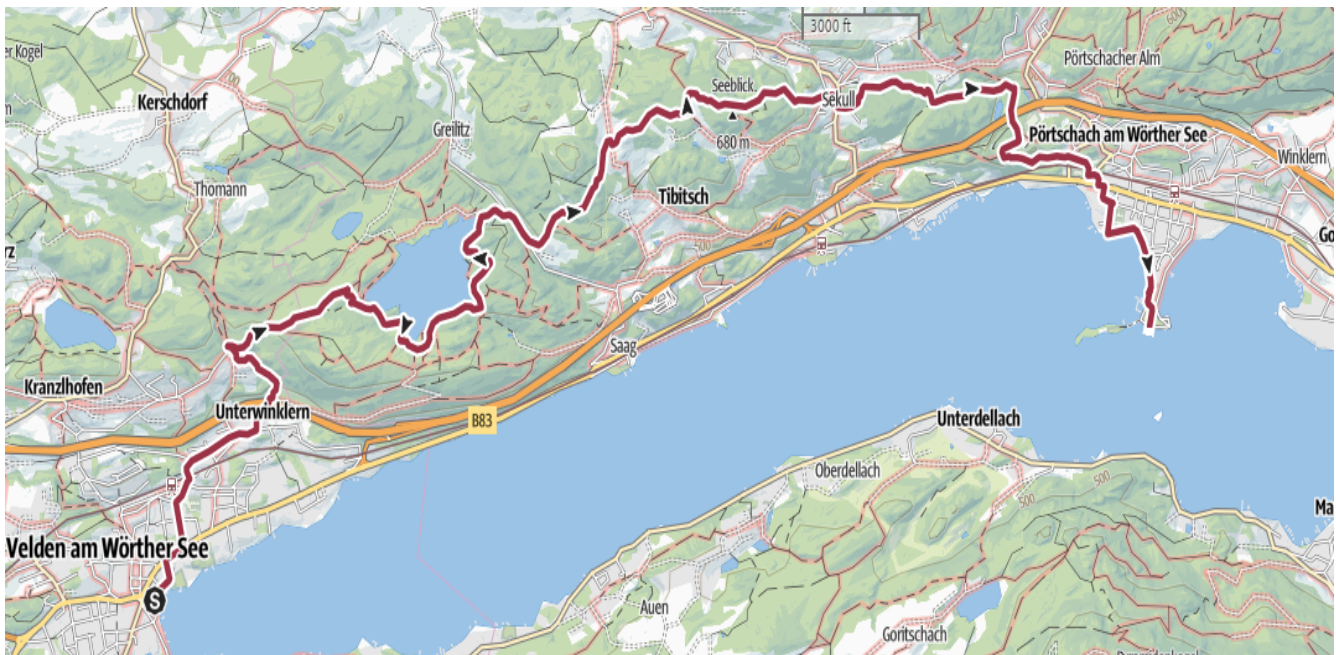

Trail Info “Wörthersee Speedtrail”

Elevation Profile

General Information

Start: Maria Wörth (briefing in Pörtlach, transfer to the starting point by boat)

Finish: Seepromenade Pörtlach

Distance: 31+ km

Elevation Gain: 800 meters

Terrain:

- **Trail:** 13.7 km
- **Asphalt:** 7.0 km
- **Natural Path:** 5.7 km
- **Gravel Path:** 4.1 km
- **Road:** 0.8 km
- **Unknown:** 0.1 km

Link to GPX File (NOTE: CHANGES STILL POSSIBLE):

<https://www.tourenportal.at/de/tour/wanderung/woerthersee-31-trailrunde/304032699/?share=%7E3oijboh%244ossprpr>

Trail Info “Wörthersee Easytrail”

Elevation Profile

General Information

Start: Promenade Velden (arrival by S-Bahn recommended)

Finish: Seepromenade Pörschach

Distance: 14 km

Elevation Gain: 320 meters

Terrain:

- **Trail:** 6.2 km
- **Asphalt:** 2.8 km
- **Natural Path:** 2.3 km
- **Gravel Path:** 2.1 km
- **Road:** 0.4 km
- **Unknown:** 0.1 km

Link to GPX File (NOTE: CHANGES STILL POSSIBLE):

<https://www.tourenportal.at/de/tour/wanderung/woerthersee-easy-14k/304032837/?share=%7E3oijackk%244ossprpt>